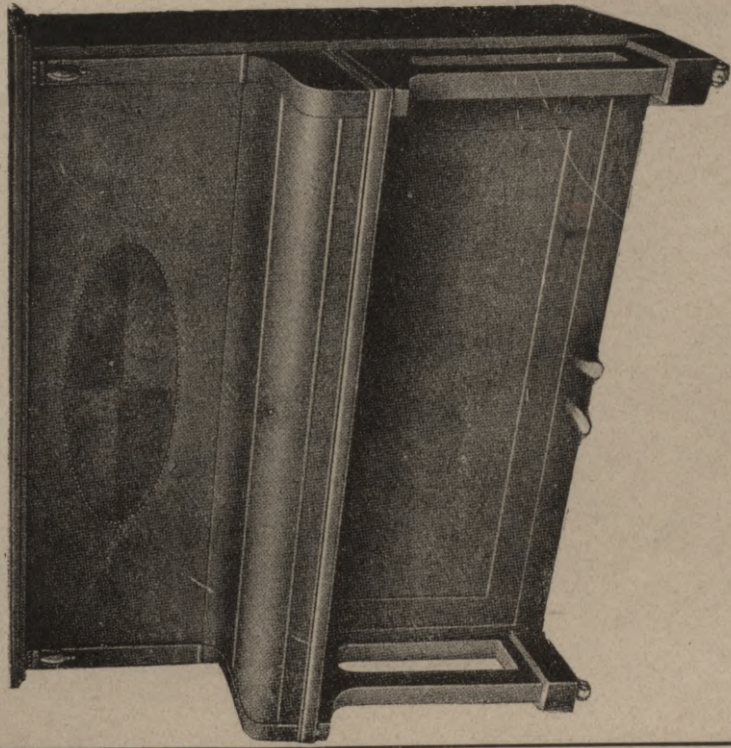

Alfreds Kļaviņš, Rīgā.

Pianino V.

Modelis A — 130 cm augsts.

Modelis K — 133 cm augsts.